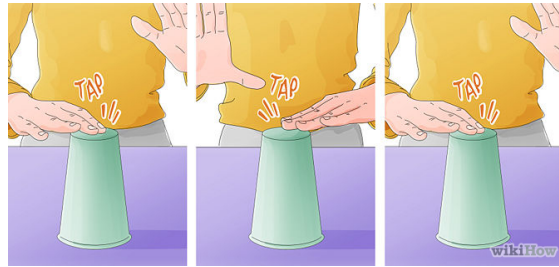

„Cups“ aus dem Film „Pitch Perfect“

I got a ticket for the long way 'round
 Two bottles o' grape juice for the way
 And I sure would like some sweet company
 And I'm leaving tomorrow, wha-do-ya say?

When I'm gone
 When I'm gone
 You're gonna miss me when I'm gone
 You're gonna miss me by my hair
 You're gonna miss me everywhere, oh
 You're gonna miss me when I'm gone